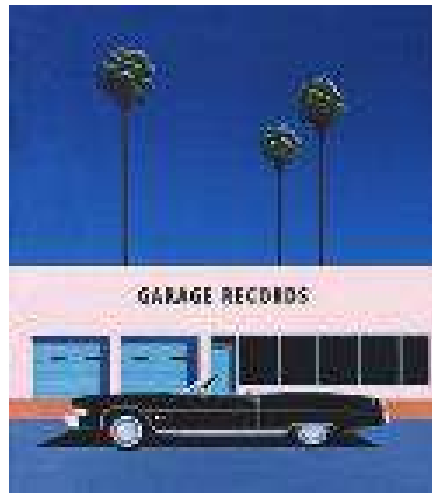

CITY POP ART : HIROSHI NAGAI / Giclee *** LINEUP ***

M size
frame:W510×H585mm

M size _3

Suggested retail price

M size 2100 US$ / 2040 €

Wholesale Price

MAISON&OBJET 2025 SPECIAL Price (US$/€)

M size 1700 US$ / 1700 €

with Frame: Wood (black)

23M10
GARAGE RECORDS
2023.Jul.

Frame:W510×H585mm
Print:W390×H435mm

23M11
For Lovers Only
2023.Dec.